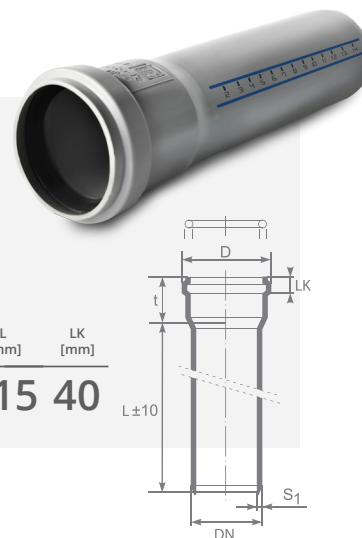

## Reduction HTR 50/32 short white

Code: 420413

DN1/DN2 [mm]	Z <sub>1</sub> [mm]	H [mm]
50/32	37	44

## Pipe HTEM 40x315mm

Code: 10115

DN [mm]	S <sub>1</sub> [mm]	D [mm]	t [mm]	L [mm]	LK [mm]
40	1,8	54	55	315	40

## Pipe HTEM 32x315mm

Code: 408316

DN [mm]	S <sub>1</sub> [mm]	D [mm]	t [mm]	L [mm]
32	1,8	44	40	315

## Cone chamfer tool PP/PE 20-63

Code: 455100

DN [mm]	H [mm]
80	68