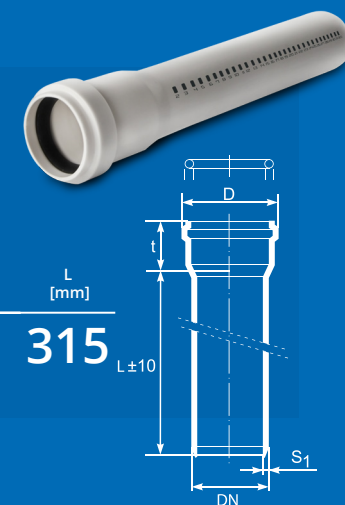

## Reduction HTR 50/32 short white

Code: 420413

DN1/DN2 [mm]	Z <sub>1</sub> [mm]	H [mm]
50/32	37	44

## Pipe HTEM 40x315mm

Code: 10115

DN [mm]	S <sub>1</sub> [mm]	D [mm]	t [mm]	L [mm]	LK [mm]
40	1,8	54	55	315	40

## Pipe HTEM 32x315mm

Code: 408316

DN [mm]	S <sub>1</sub> [mm]	D [mm]	t [mm]	L [mm]
32	1,8	44	40	315

## Cone chamfer tool PP/PE 20-63

Code: 455100

DN [mm]	H [mm]
80	68