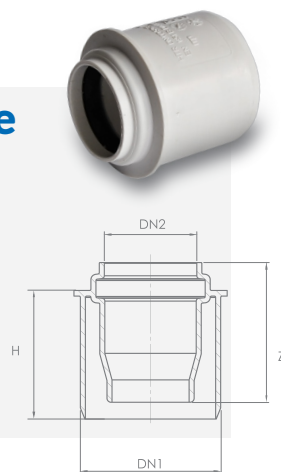

## Bend HTB 50/22,5°

Code: 10804

DN [mm]	$\alpha$	Z <sub>1</sub> [mm]	L [mm]
50	22,5°	5	63

## Bend HTB 110/22,5°

Code: 11004

DN [mm]	$\alpha$	Z <sub>1</sub> [mm]	L [mm]
110	22,5°	10	120

## Reduction HTR 50/32 short white

Code: 420413

DN1/DN2 [mm]	Z <sub>1</sub> [mm]	H [mm]
50/32	37	44